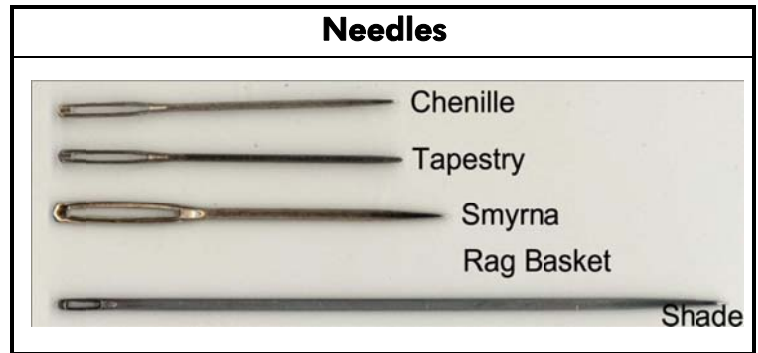

Upholstery Supplies

Antique Decorative Nails					
Quality steel nails with natural brass finish. 1/2" length. Be sure to specify style.					
Order Number	DNOX	DNSF	DNRF	DNDS	DNOV
Name	Oxford	Small French	Regular French	Daisy	Overlap
Picture					
Diameter	7/16"	3/8"	7/16"	7/16"	7/16"
Price	$0.06 each		$3.45/bag of 100		
	Ask for current price on box of 1,000				

Order Number	Type	Description	Price (each)	Quantity Price
CN541	Chenille	17/8" Long, 3/8" Eye	$0.35	$5.00/25 ct
TN	Tapestry	2" Long, 3/8" Eye	$0.50	$8.75/25 ct
SM	Smyrna	Round Point, 21/4" Long, 1/2" Eye	$0.55	$8.75/25 ct
RBN	Rag Basket	25/8" Long, 5/8" Eye	$1.25	$17.50/25 ct
SN	Shade	4" Long, 15 Gauge	$3.20	$23.40/doz
Other Needles can be Special Ordered				

Quick Nailer

A holding device for nailing decorative nails. Holds up to five nails, at one time, without damaging the furniture, or your fingers. Provides exact spacing at the same time.

Order Number: QN
Price: $12.95 each

Curved Needle Set

A 4 needle set on a card. Set contains one each of the following: 3", 4", 5" and 6".

Order Number: CN540
Price: $7.25/set

Staple Lifter

Provides the correct angle for removing staples of any size, from the smallest to very long leg staples and shredded material. Manufactured from top grade steel. Electronically hardened working end. Easy to grip plastic handle.

Order Number: SL $32.95 each

Upholstery, A Complete Course: Provides an encyclopedic survey of the technique and materials of upholstery. The restorer will find a wealth of information on historical styles and techniques.

by: David James

Order Number: B0241 Price: $21.95

Magnetic Tack Hammer

Easy-to-use, lightweight, tack hammer. Ideal for chair seating.

Order Number: UPTL-TH
Price: $39.95