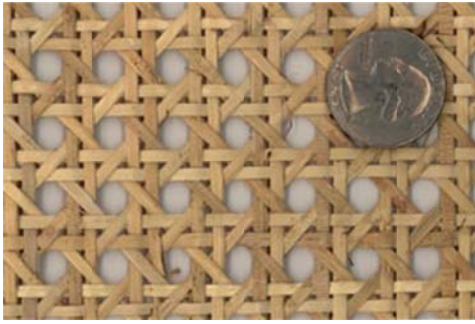

Cane Webbing

Order Number: W901U – Unbleached
1/2" Open Mesh
Widths: 18, 24 & 36"