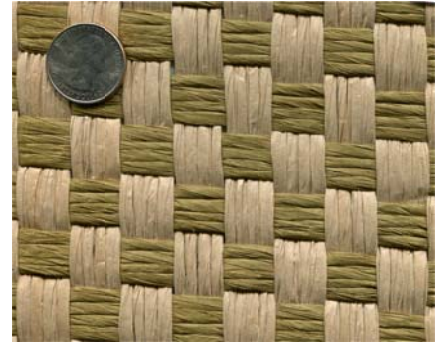

PWLM20-47
Olive Drab Spokes, Kraft Brown Weavers
Widths Available: 47"