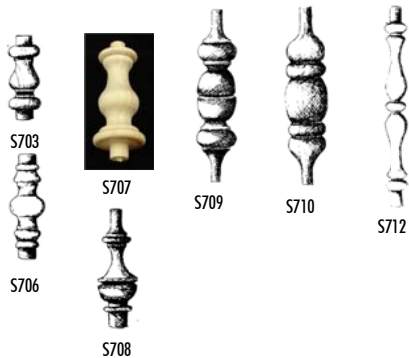

Wood Parts

Spindles (see above pictures)

Order Number	Size: Length x Max Dia x Pin Dia	Price (each)	10-99 (each)	Bag of 100
Spindles - ask for current price of 1,000+				
S703	1 1/2" x 3/4" x 3/4"	$0.40	$0.30	$19.80
S705	1 1/2" x 3/4" x 3/8"	$0.35	$0.25	$17.50
S706	1 7/8" x 3/4" x 3/8"	$0.57	$0.43	$28.60
S707	1 3/4" x 7/8" x 5/16"	$0.58	$0.44	$29.15
S708	1 1/2" x 3/4" x 1/4"	$0.55	$0.42	$27.50
S709	5" x 1 3/16" x 3/8"	$2.20	$1.65	$110.00
S710	5" x 1 3/16" x 3/8"	$1.75	$1.35	$88.00
S712	5 3/4" x 1 5/32" x 1/4"	$1.20	$0.90	$60.50
You may mix sizes for price break				

Order Number	Size	Price (each)	10-99 (each)	Bag of 100
Available in 5 sizes				
WH3/4	3/4" x 1/4"	$0.12	$0.09	$5.65
WH1	1" x 1/4"	$0.17	$0.13	$8.60
WH1 1/2	1 1/2" x 1/8"	$0.15	$0.12	$11.00
WH2	2" x 1/4"	$0.63	$0.47	$31.75

Order Number	Diameter (2" long)	Bag of 10	Bag of 100
SD1/4	1/4"	$0.30	$2.40
SD3/8	3/8"	$0.33	$2.70
SD7/16	7/16"	$0.35	$2.90
SD1/2	1/2"	$0.40	$3.30
Ask for current price on lots of 1,000 and case lots			

Oak Screw Hole Plugs

Screw hole plugs and buttons for 1/2" holes.

Order Number	Type	1 Dozen	Bag of 100
PB	Buttons	$0.45 per dozen	$3.50 per bag
PR	Round Head		
PF	Flat Head		
Available in bags of 1000 & 5000 Ask for current price			

Table Pins

Order Number	TP
Size	3/8" x 1 1/4"
Price	$0.10 each
100+	$0.06 each

Shaker Pegs

A great hang-up for coats, hats, chairs or other articles. Made of first-quality birch.

Order Number	Size
SP3 1/2	7/8" x 3 1/2"
$0.42 each	
$0.36 each, in lots of 1 dozen	
Order Number	Size
SP2 1/2	7/8" x 2 1/2"
$0.33 each	
$0.22 each, in lots of 1 dozen	

Mug Pegs

Similar to Shaker Pegs

Order Number	MP
Size	3/4" x 3 3/8"
Price	$0.50 each
Price of 1 Dozen	$0.36 each

Oak Dowels

Available in 36" Lengths. Ideal for chair repair. Also used for wall hangings, wall baskets and other craft ideas.

Order #	Size	Price 1-9	10 +
D1/4	1/4"	$0.90	$0.65
D3/8	3/8"	$1.35	$0.95
D1/2	1/2"	$2.30	$1.65
D5/8	5/8"	$5.00	$3.60
D3/4	3/4"	$3.75	$2.65
D7/8	7/8"	$6.45	$4.65
D1	1"	$6.30	$4.50
D1 1/4	1 1/4"	$8.40	$6.00