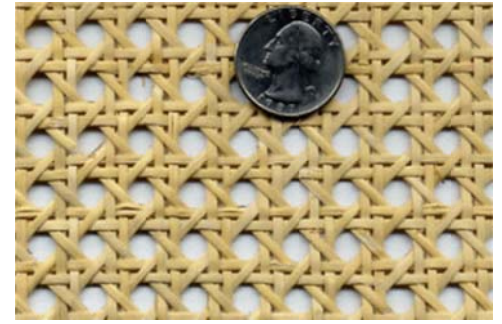

# Cane Webbing

**Order Number: W901U – Unbleached**  
**1/2" Open Mesh**  
**Widths: 18, 24 & 36"**

**Order Number: W901**  
**1/2" Open Mesh**  
**Widths: 16, 18, 20, 24, 36, 40 & 48"**

**Order number: W902**  
**7/16" Open Mesh**  
**Widths: 18 & 24"**